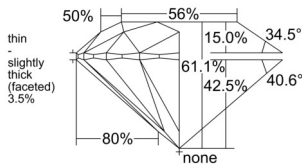

GIA®

FACSIMILE

GIA REPORT 2558614016

Verify this report at GIA.edu

GIA NATURAL DIAMOND DOSSIER®

June 30, 2026
GIA Report Number 2558614016
Shape and Cutting Style ..... Round Brilliant
Measurements ..... 3.65 - 3.67 x 2.24 mm

GRADING RESULTS

Carat Weight ..... 0.18 carat
Color Grade ..... E
Clarity Grade S11
Cut Grade ..... Excellent

ADDITIONAL GRADING INFORMATION

Polish ..... Excellent
Symmetry ..... Excellent
Fluorescence ..... None
Clarity Characteristics ..... Cloud
Inscription(s): GIA 2558614016

PROPORTIONS

Profile to actual proportions