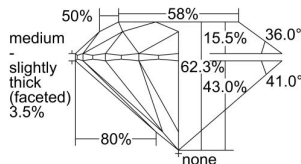

GIA®

FACSIMILE

GIA REPORT 3185042897

Verify this report at gia.edu

GIA DIAMOND DOSSIER®

August 28, 2014
GIA Report Number 3185042897
Shape and Cutting Style ..... Round Brilliant
Measurements ..... 5.33 - 5.35 x 3.32 mm

GRADING RESULTS

Carat Weight ..... 0.58 carat
Color Grade ..... D
Clarity Grade S11
Cut Grade ..... Excellent

ADDITIONAL GRADING INFORMATION

Polish ..... Excellent
Symmetry ..... Excellent
Fluorescence ..... None
Clarity Characteristics ..... Cloud, Crystal, Feather
Inscription(s): GIA 3185042897

PROPORTIONS

Profile to actual proportions