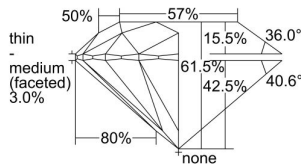

GIA®

FACSIMILE

GIA REPORT 3185047416

Verify this report at gia.edu

GIA DIAMOND DOSSIER®

August 27, 2014
GIA Report Number 3185047416
Shape and Cutting Style ..... Round Brilliant
Measurements ..... 5.20 - 5.23 x 3.21 mm

GRADING RESULTS

Carat Weight ..... 0.53 carat
Color Grade ..... F
Clarity Grade S11
Cut Grade ..... Excellent

ADDITIONAL GRADING INFORMATION

Polish ..... Excellent
Symmetry ..... Excellent
Fluorescence ..... Faint
Clarity Characteristics ..... Crystal, Feather
Inscription(s): GIA 3185047416

PROPORTIONS

Profile to actual proportions

GRADING SCALES

GIA
COLOR
SCALE

COLORED	D
	E
	F
	G
	H
	I
	J
NEAR COLORLESS	K
	L
FAIN	M
	N
	O
	P
VERY LIGHT	Q
	R
	S
	T
	U
	V
	W
	X
	Y
LIGHT	Z

GIA
CLARITY
SCALE

VERY VERY SLIGHTLY INCLUDED	FLAWLESS
	INTERNALLY FLAWLESS
VERY SLIGHTLY INCLUDED	VVS₁
	VVS₂
SLIGHTLY INCLUDED	VS₁
	VS₂
INCLUDED	I₁
	I₂
	I₃

GIA
CUT
SCALE

EXCELLENT
VERY GOOD
GOOD
FAIR
POOR