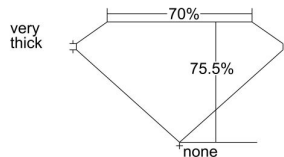

GIA®

FACSIMILE

GIA REPORT 3215524821

Verify this report at gia.edu

GIA DIAMOND DOSSIER®

January 18, 2016
GIA Report Number 3215524821
Shape and Cutting Style ..... Square Modified Brilliant
Measurements ..... 4.31 x 4.25 x 3.21 mm

GRADING RESULTS

Carat Weight ..... 0.51 carat
Color Grade ..... F
Clarity Grade VS1

ADDITIONAL GRADING INFORMATION

Polish ..... Excellent
Symmetry ..... Good
Fluorescence ..... None
Clarity Characteristics ..... Crystal
Inscription(s): GIA 3215524821

PROPORTIONS

Profile not to actual proportions

GRADING SCALES

GIA COLOR SCALE		GIA CLARITY SCALE			
COLORLESS	D	VERY VERY SLIGHTLY INCLUDED	FLAWLESS		
	E		INTERNALLY FLAWLESS		
	F	VERY SLIGHTLY INCLUDED	VS₁		
	G		VS₂		
	H		VS₁		
	NEAR COLORLESS	I	SLIGHTLY INCLUDED	VS₂	
		J		SI₁	
		FAINT	K	INCLUDED	SI₂
			L		I₁
			M		I₂
VERY LIGHT	N	LIGHT	I₃		
	O				
	P				
	Q				
	R				
	S				
	T