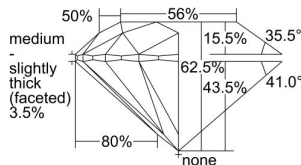

GIA®

FACSIMILE

GIA REPORT 3215925436

Verify this report at gia.edu

GIA DIAMOND DOSSIER®

March 01, 2016
GIA Report Number 3215925436
Shape and Cutting Style ..... Round Brilliant
Measurements ..... 5.17 - 5.18 x 3.24 mm

GRADING RESULTS

Carat Weight ..... 0.53 carat
Color Grade ..... D
Clarity Grade S11
Cut Grade ..... Excellent

ADDITIONAL GRADING INFORMATION

Polish ..... Excellent
Symmetry ..... Excellent
Fluorescence ..... Medium Blue
Clarity Characteristics ..... Cloud, Crystal
Inscription(s): GIA 3215925436

PROPORTIONS

Profile to actual proportions