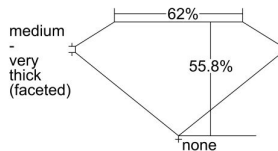

GIA®

FACSIMILE

GIA REPORT 3265333179

Verify this report at gia.edu

GIA DIAMOND DOSSIER®

July 24, 2017
GIA Report Number 3265333179
Shape and Cutting Style ..... Pear Brilliant
Measurements ..... 7.86 x 5.23 x 2.92 mm

GRADING RESULTS

Carat Weight ..... 0.71 carat
Color Grade ..... D
Clarity Grade S11

ADDITIONAL GRADING INFORMATION

Polish ..... Very Good
Symmetry ..... Very Good
Fluorescence ..... None
Clarity Characteristics ..... Crystal
Inscription(s): GIA 3265333179

PROPORTIONS

Profile not to actual proportions

GRADING SCALES

GIA COLOR SCALE		GIA CLARITY SCALE			
COLORLESS	D	VERY VERY SLIGHTLY INCLUDED	FLAWLESS		
	E		INTERNALLY FLAWLESS		
	F	VERY SLIGHTLY INCLUDED	VVS₁		
	G		VVS₂		
	H		VS₁		
	NEAR COLORLESS	I	SLIGHTLY INCLUDED	VS₂	
		J		S1₁	
		FAINT	K	INCLUDED	S1₂
			L		I₁
			M		I₂
VERY LIGHT	N	LIGHT	I₃		
	O				
	P				
	Q				
	R