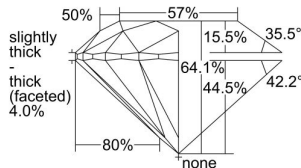

GIA®

FACSIMILE

GIA REPORT 3315769521

Verify this report at GIA.edu

GIA NATURAL DIAMOND DOSSIER®

January 28, 2019
GIA Report Number 3315769521
Shape and Cutting Style ..... Round Brilliant
Measurements ..... 4.28 - 4.32 x 2.75 mm

GRADING RESULTS

Carat Weight ..... 0.31 carat
Color Grade ..... E
Clarity Grade S11
Cut Grade ..... Very Good

ADDITIONAL GRADING INFORMATION

Polish ..... Very Good
Symmetry ..... Good
Fluorescence ..... None
Clarity Characteristics ..... Cloud
Inscription(s): GIA 3315769521

PROPORTIONS

Profile to actual proportions

GRADING SCALES

GIA COLOR SCALE	GIA CLARITY SCALE	GIA CUT SCALE	
D	FLAWLESS	EXCELLENT	
E	INTERNALLY FLAWLESS		
F		VVS₁	VERY GOOD
G	VVS₂		
H	VS₁	GOOD	
I	VS₂		
J	S1₁	FAIR	
K	S1₂		
L	I₁	POOR	
M	I₂		
N	I₃		
O			
P			
Q			
R			
S			
T			
U			
V			
W			
X			
Y			
Z