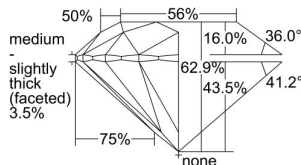

GIA®

FACSIMILE

GIA REPORT 3335638433

Verify this report at GIA.edu

GIA NATURAL DIAMOND DOSSIER®

September 10, 2019
GIA Report Number **3335638433**
Shape and Cutting Style ..... **Round Brilliant**
Measurements ..... **6.12 - 6.16 x 3.86 mm**

GRADING RESULTS

Carat Weight ..... **0.90 carat**
Color Grade ..... **H**
Clarity Grade **VS2**
Cut Grade ..... **Excellent**

ADDITIONAL GRADING INFORMATION

Polish ..... **Excellent**
Symmetry ..... **Excellent**
Fluorescence ..... **Faint**
Clarity Characteristics..... **Cloud, Crystal, Indented Natural**
Inscription(s): **GIA 3335638433**

PROPORTIONS

Profile to actual proportions

GRADING SCALES

GIA COLOR SCALE	GIA CLARITY SCALE	GIA CUT SCALE	
D	FLAWLESS	EXCELLENT	
E	INTERNALLY FLAWLESS		
F		VVS₁	VERY GOOD
G	VVS₂		
H	VS₁	GOOD	
I	VS₂		
J	SI₁	FAIR	
K	SI₂		
L	I₁	POOR	
M	I₂		
N	I₃		
O			
P			
Q			
R			
S			
T			
U			
V			
W			
X			
Y			
Z