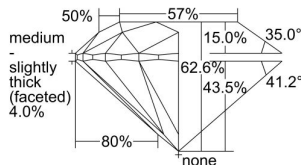

GIA®

FACSIMILE

GIA REPORT 3335741828

Verify this report at GIA.edu

GIA NATURAL DIAMOND DOSSIER®

April 08, 2021
GIA Report Number 3335741828
Shape and Cutting Style ..... Round Brilliant
Measurements ..... 6.19 - 6.23 x 3.89 mm

GRADING RESULTS

Carat Weight ..... 0.92 carat
Color Grade ..... F
Clarity Grade S11
Cut Grade ..... Excellent

ADDITIONAL GRADING INFORMATION

Polish ..... Excellent
Symmetry ..... Excellent
Fluorescence ..... None
Clarity Characteristics ..... Crystal, Feather, Cloud
Inspection(s): GIA 3335741828

PROPORTIONS

Profile to actual proportions

GRADING SCALES

GIA COLOR SCALE	GIA CLARITY SCALE	GIA CUT SCALE	
D	FLAWLESS	EXCELLENT	
E	INTERNALLY FLAWLESS		
F		VVS₁	VERY GOOD
G	VVS₂		
H	VS₁	GOOD	
I	VS₂		
J	S1₁	FAIR	
K	S1₂		
L	I₁	POOR	
M	I₂		
N	I₃		
O			
P			
Q			
R			
S			
T			
U			
V			
W			
X			
Y			
Z