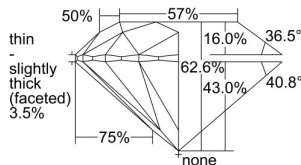

GIA®

FACSIMILE

GIA REPORT 3335845561

Verify this report at GIA.edu

GIA NATURAL DIAMOND DOSSIER®

October 10, 2019
GIA Report Number 3335845561
Shape and Cutting Style ..... Round Brilliant
Measurements ..... 5.78 - 5.81 x 3.62 mm

GRADING RESULTS

Carat Weight ..... 0.75 carat
Color Grade ..... E
Clarity Grade VS1
Cut Grade ..... Excellent

ADDITIONAL GRADING INFORMATION

Polish ..... Excellent
Symmetry ..... Excellent
Fluorescence ..... None
Clarity Characteristics..... Crystal, Feather, Cloud, Pinpoint
Inscription(s): GIA 3335845561

PROPORTIONS

Profile to actual proportions