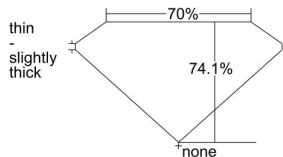

GIA®

FACSIMILE

GIA REPORT 3345471234

Verify this report at GIA.edu

GIA NATURAL DIAMOND DOSSIER®

February 05, 2020
GIA Report Number 3345471234
Shape and Cutting Style ..... Square Modified Brilliant
Measurements ..... 3.78 x 3.70 x 2.74 mm

GRADING RESULTS

Carat Weight ..... 0.32 carat
Color Grade ..... D
Clarity Grade SI1

ADDITIONAL GRADING INFORMATION

Polish ..... Excellent
Symmetry ..... Very Good
Fluorescence ..... None
Clarity Characteristics ..... Crystal, Cloud
Inscription(s): GIA 3345471234

PROPORTIONS

Profile not to actual proportions

GRADING SCALES

GIA COLOR SCALE		GIA CLARITY SCALE			
COLORLESS	D	VERY VERY SLIGHTLY INCLUDED	FLAWLESS		
	E		INTERNALLY FLAWLESS		
	F	VERY SLIGHTLY INCLUDED	VVS₁		
	G		VVS₂		
	H		VS₁		
	NEAR COLORLESS	I	SLIGHTLY INCLUDED	VS₂	
		J		SI₁	
		FAINT	K	INCLUDED	SI₂
			L		I₁
			M		I₂
VERT LIGHT	N	INCLUDED	I₃		
	O				
	P				
	Q				
	R				
LIGHT	S				
	T				
	U				
	V				
	W				
	X				
Y					
Z