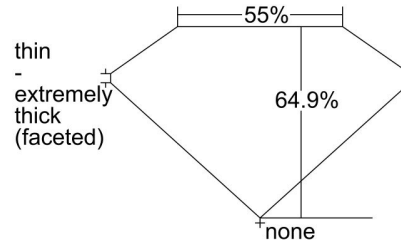

GIA NATURAL DIAMOND GRADING REPORT

March 17, 2020  
 GIA Report Number ..... 3355238211  
 Shape and Cutting Style ..... Pear Modified Brilliant  
 Measurements ..... 9.65 x 6.07 x 3.94 mm

GRADING RESULTS

Carat Weight ..... 1.50 carat  
 Color Grade ..... G  
 Clarity Grade ..... VVS1

ADDITIONAL GRADING INFORMATION

Polish ..... Very Good  
 Symmetry ..... Very Good  
 Fluorescence ..... Faint  
 Inscription(s): GIA 3355238211

PROPORTIONS

Profile not to actual proportions

CLARITY CHARACTERISTICS

KEY TO SYMBOLS\*

- Pinpoint      ^ Natural
- ~ Feather
- ^ Chip
- ∩ Indented Natural

\* Red symbols denote internal characteristics (inclusions). Green or black symbols denote external characteristics (blemishes). Diagram is an approximate representation of the diamond, and symbols shown indicate type, position, and approximate size of clarity characteristics. All clarity characteristics may not be shown. Details of finish are not shown.