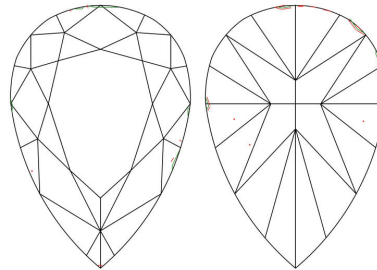

GIA NATURAL DIAMOND GRADING REPORT

March 17, 2020  
 GIA Report Number ..... 3355238211  
 Shape and Cutting Style ..... Pear Modified Brilliant  
 Measurements ..... 9.65 x 6.07 x 3.94 mm

GRADING RESULTS

Carat Weight ..... 1.50 carat  
 Color Grade ..... G  
 Clarity Grade ..... VVS1

ADDITIONAL GRADING INFORMATION

Polish ..... Very Good  
 Symmetry ..... Very Good  
 Fluorescence ..... Faint  
 Inscription(s): GIA 3355238211

PROPORTIONS

Profile not to actual proportions

CLARITY CHARACTERISTICS

KEY TO SYMBOLS\*

- Pinpoint      ^ Natural
- ~ Feather
- ^ Chip
- ∩ Indented Natural

\* Red symbols denote internal characteristics (inclusions). Green or black symbols denote external characteristics (blemishes). Diagram is an approximate representation of the diamond, and symbols shown indicate type, position, and approximate size of clarity characteristics. All clarity characteristics may not be shown. Details of finish are not shown.