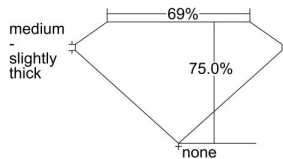

GIA®

FACSIMILE

GIA REPORT 3355417845

Verify this report at GIA.edu

GIA NATURAL DIAMOND DOSSIER®

June 17, 2020
GIA Report Number 3355417845
Shape and Cutting Style ..... Square Modified Brilliant
Measurements ..... 3.97 x 3.79 x 2.84 mm

GRADING RESULTS

Carat Weight ..... 0.37 carat
Color Grade ..... E
Clarity Grade SI1

ADDITIONAL GRADING INFORMATION

Polish ..... Excellent
Symmetry ..... Very Good
Fluorescence ..... None
Clarity Characteristics ..... Cloud, Crystal
Inscription(s): GIA 3355417845

PROPORTIONS

Profile not to actual proportions

GRADING SCALES

GIA COLOR SCALE		GIA CLARITY SCALE			
COLORLESS	D	VERY VERY SLIGHTLY INCLUDED	FLAWLESS		
	E		INTERNALLY FLAWLESS		
	F		VVS₁		
	G		VVS₂		
	NEAR COLORLESS	H	VERY SLIGHTLY INCLUDED	VS₁	
		I		VS₂	
		FAINT	J	SLIGHTLY INCLUDED	SI₁
			K		SI₂
	L		I₁		
	VERT LIGHT		M	INCLUDED	I₂
N			I₃		
O					
P					
LIGHT	Q				
	R				
	S				
	T				
	U				
	V				
W					
X					
Y					
Z