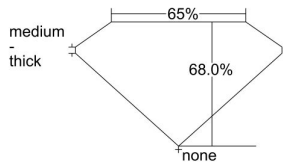

GIA®

FACSIMILE

GIA REPORT 3355446943

Verify this report at GIA.edu

GIA NATURAL DIAMOND DOSSIER®

June 22, 2020
GIA Report Number 3355446943
Shape and Cutting Style ..... Square Modified Brilliant
Measurements ..... 3.49 x 3.43 x 2.33 mm

GRADING RESULTS

Carat Weight ..... 0.23 carat
Color Grade ..... E
Clarity Grade VS1

ADDITIONAL GRADING INFORMATION

Polish ..... Very Good
Symmetry ..... Good
Fluorescence ..... None
Clarity Characteristics ..... Needle, Cloud, Pinpoint
Inscription(s): GIA 3355446943

PROPORTIONS

Profile not to actual proportions

GRADING SCALES

GIA COLOR SCALE		GIA CLARITY SCALE			
COLORLESS	D	VERY VERY SLIGHTLY INCLUDED	FLAWLESS		
	E		INTERNALLY FLAWLESS		
	F		VVS₁		
	NEAR COLORLESS	G	VERY SLIGHTLY INCLUDED	VVS₂	
		H		VS₁	
		FANT	I	SLIGHTLY INCLUDED	VS₂
			J		SI₁
	VERTICALITY	K	INCLUDED	SI₂	
		L		I₁	
		M		I₂	
LIGHT		N	INCLUDED	I₃	
		O			
		P			
		Q			
		R