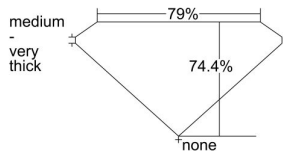

GIA®

FACSIMILE

GIA REPORT 3355484457

Verify this report at GIA.edu

GIA NATURAL DIAMOND DOSSIER®

June 28, 2020
GIA Report Number 3355484457
Shape and Cutting Style ..... Square Modified Brilliant
Measurements ..... 3.34 x 3.32 x 2.47 mm

GRADING RESULTS

Carat Weight ..... 0.23 carat
Color Grade ..... E
Clarity Grade VS1

ADDITIONAL GRADING INFORMATION

Polish ..... Very Good
Symmetry ..... Very Good
Fluorescence ..... None
Clarity Characteristics..... Crystal, Cloud, Feather, Pinpoint
Inscription(s): GIA 3355484457

PROPORTIONS

Profile not to actual proportions

GRADING SCALES

GIA COLOR SCALE		GIA CLARITY SCALE			
COLORLESS	D	NEAR COLORLESS	FLAWLESS		
	E		INTERNALLY FLAWLESS		
	F		VERY VERY SLIGHTLY INCLUDED	VVS₁	
	G			VVS₂	
	H		VERY SLIGHTLY INCLUDED	VS₁	
	I			VS₂	
	J			SLIGHTLY INCLUDED	SI₁
	K		SI₂		
	L		INCLUDED		I₁
	M				I₂
N	I₃				
O					
P					
Q					
R					
S					
T					
U					
V					
W					
X					
Y					
Z