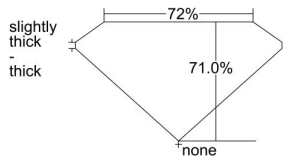

GIA®

FACSIMILE

GIA REPORT 3375568752

Verify this report at GIA.edu

GIA NATURAL DIAMOND DOSSIER®

February 11, 2021
GIA Report Number 3375568752
Shape and Cutting Style ..... Square Modified Brilliant
Measurements ..... 4.44 x 4.40 x 3.12 mm

GRADING RESULTS

Carat Weight ..... 0.51 carat
Color Grade I
Clarity Grade VS1

ADDITIONAL GRADING INFORMATION

Polish ..... Excellent
Symmetry ..... Very Good
Fluorescence ..... Faint
Clarity Characteristics ..... Crystal, Pinpoint
Inscription(s): GIA 3375568752

PROPORTIONS

Profile not to actual proportions

GRADING SCALES

GIA COLOR SCALE		GIA CLARITY SCALE			
COLORLESS	D	VERY VERY SLIGHTLY INCLUDED	FLAWLESS		
	E		INTERNALLY FLAWLESS		
	F		VVS₁		
	NEAR COLORLESS	G	VERY SLIGHTLY INCLUDED	VVS₂	
		H		VS₁	
		FAINT	I	SLIGHTLY INCLUDED	VS₂
			J		SI₁
			K	SI₂	
	LIGHT	L	INCLUDED	I₁	
		M		I₂	
N		I₃			
O					
P					
Q					
R