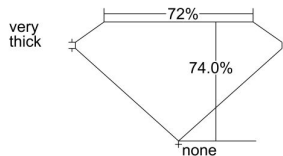

GIA®

FACSIMILE

GIA REPORT 3375747024

Verify this report at GIA.edu

GIA NATURAL DIAMOND DOSSIER®

February 23, 2021
GIA Report Number 3375747024
Shape and Cutting Style ..... Square Modified Brilliant
Measurements ..... 4.41 x 4.38 x 3.25 mm

GRADING RESULTS

Carat Weight ..... 0.54 carat
Color Grade ..... H
Clarity Grade VS1

ADDITIONAL GRADING INFORMATION

Polish ..... Excellent
Symmetry ..... Very Good
Fluorescence ..... Faint
Clarity Characteristics ..... Crystal, Needle
Inscription(s): GIA 3375747024

PROPORTIONS

Profile not to actual proportions

GRADING SCALES

GIA COLOR SCALE		GIA CLARITY SCALE			
COLORLESS	D	VERY VERY SLIGHTLY INCLUDED	FLAWLESS		
	E		INTERNALLY FLAWLESS		
	F	VERY SLIGHTLY INCLUDED	VVS₁		
	G		VVS₂		
	H		VS₁		
	NEAR COLORLESS	I	SLIGHTLY INCLUDED	VS₂	
		J		SI₁	
		FAINT	K	INCLUDED	SI₂
			L		I₁
			M		I₂
VERT LIGHT	N	LIGHT	I₃		
	O				
	P				
	Q				
	R				
	S				
	T