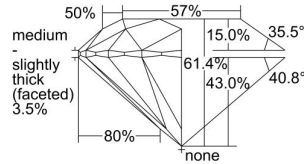

GIA®

FACSIMILE

GIA REPORT 3375879341

Verify this report at GIA.edu

GIA NATURAL DIAMOND DOSSIER®

March 08, 2021
GIA Report Number 3375879341
Shape and Cutting Style ..... Round Brilliant
Measurements ..... 4.57 - 4.60 x 2.82 mm

GRADING RESULTS

Carat Weight ..... 0.36 carat
Color Grade L
Clarity Grade S11
Cut Grade ..... Excellent

ADDITIONAL GRADING INFORMATION

Polish ..... Excellent
Symmetry ..... Excellent
Fluorescence ..... Faint
Clarity Characteristics ..... Crystal
Inscription(s): GIA 3375879341

PROPORTIONS

Profile to actual proportions

GRADING SCALES

GIA COLOR SCALE	GIA CLARITY SCALE	GIA CUT SCALE	
D	FLAWLESS	EXCELLENT	
E	INTERNALLY FLAWLESS		
F		VVS₁	VERY GOOD
G	VVS₂		
H	VS₁	GOOD	
I	VS₂		
J	S1₁	FAIR	
K	S1₂		
L	I₁	POOR	
M	I₂		
N	I₃		
O			
P			
Q			
R			
S			
T			
U			
V			
W			
X			
Y			
Z