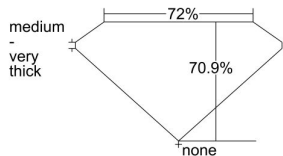

GIA®

FACSIMILE

GIA REPORT 3385390568

Verify this report at GIA.edu

GIA NATURAL DIAMOND DOSSIER®

May 10, 2021
GIA Report Number 3385390568
Shape and Cutting Style ..... Square Modified Brilliant
Measurements ..... 3.69 x 3.68 x 2.61 mm

GRADING RESULTS

Carat Weight ..... 0.30 carat
Color Grade ..... D
Clarity Grade VS1

ADDITIONAL GRADING INFORMATION

Polish ..... Very Good
Symmetry ..... Good
Fluorescence ..... None
Clarity Characteristics..... Indented Natural, Pinpoint
Inscription(s): GIA 3385390568

PROPORTIONS

Profile not to actual proportions

GRADING SCALES

GIA COLOR SCALE		GIA CLARITY SCALE	
COLORLESS	D	VERY VERY SLIGHTLY INCLUDED	FLAWLESS
	E		INTERNALLY FLAWLESS
	F		VVS₁
	G		VVS₂
	H		VS₁
	I		VS₂
	J		SI₁
	K		SI₂
	L		I₁
	M		I₂
NEAR COLORLESS	N	SLIGHTLY INCLUDED	I₃
	O		
	P		
	Q		
FAINT	R	INCLUDED	
	S		
	T		
	U		
VERT LIGHT	V		
	W		
	X		
	Y		
LIGHT	Z