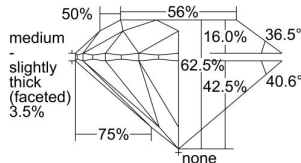

GIA®

FACSIMILE

GIA REPORT 3385498407

Verify this report at GIA.edu

GIA NATURAL DIAMOND DOSSIER®

May 27, 2021
GIA Report Number 3385498407
Shape and Cutting Style ..... Round Brilliant
Measurements ..... 4.70 - 4.73 x 2.94 mm

GRADING RESULTS

Carat Weight ..... 0.40 carat
Color Grade ..... J
Clarity Grade VS1
Cut Grade ..... Excellent

ADDITIONAL GRADING INFORMATION

Polish ..... Excellent
Symmetry ..... Excellent
Fluorescence ..... Medium Blue
Clarity Characteristics ..... Crystal, Pinpoint
Inscription(s): GIA 3385498407

PROPORTIONS

Profile to actual proportions