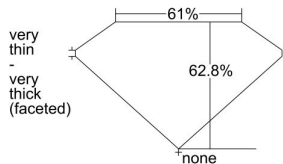

GIA®

FACSIMILE

GIA REPORT 3385563023

Verify this report at GIA.edu

GIA NATURAL DIAMOND DOSSIER®

May 04, 2021
GIA Report Number 3385563023
Shape and Cutting Style ..... Oval Brilliant
Measurements ..... 7.02 x 5.28 x 3.31 mm

GRADING RESULTS

Carat Weight ..... 0.80 carat
Color Grade ..... G
Clarity Grade SI1

ADDITIONAL GRADING INFORMATION

Polish ..... Excellent
Symmetry ..... Good
Fluorescence ..... None
Clarity Characteristics..... Crystal, Cloud, Indented Natural
Inscription(s): GIA 3385563023

PROPORTIONS

Profile not to actual proportions

GRADING SCALES

GIA COLOR SCALE		GIA CLARITY SCALE			
COLORLESS	D	VERY VERY SLIGHTLY INCLUDED	FLAWLESS		
	E		INTERNALLY FLAWLESS		
	F	VERY SLIGHTLY INCLUDED	VVS₁		
	G		VVS₂		
	H		VS₁		
	NEAR COLORLESS	I	SLIGHTLY INCLUDED	VS₂	
		J		SI₁	
		FAINT	K	INCLUDED	SI₂
			L		I₁
			M		I₂
VERT LIGHT	N	INCLUDED	I₃		
	O				
	P				
	Q				
	R				
LIGHT	S				
	T				
	U				
	V				
	W				
	X				
	Y				
	Z