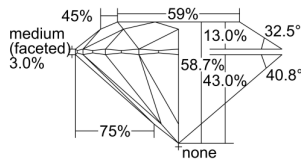

GIA®

FACSIMILE

GIA REPORT 3395382902

Verify this report at GIA.edu

GIA NATURAL DIAMOND DOSSIER®

July 07, 2021
GIA Report Number 3395382902
Shape and Cutting Style ..... Round Brilliant
Measurements ..... 5.24 - 5.26 x 3.08 mm

GRADING RESULTS

Carat Weight ..... 0.51 carat
Color Grade ..... F
Clarity Grade VS1
Cut Grade ..... Excellent

ADDITIONAL GRADING INFORMATION

Polish ..... Excellent
Symmetry ..... Excellent
Fluorescence ..... None
Clarity Characteristics..... Crystal, Cloud, Needle, Pinpoint
Inscription(s): GIA 3395382902

PROPORTIONS

Profile to actual proportions

GRADING SCALES

GIA COLOR SCALE	GIA CLARITY SCALE	GIA CUT SCALE	
D	FLAWLESS	EXCELLENT	
E	INTERNALLY FLAWLESS		
F		VVS₁	VERY GOOD
G	VVS₂		
H	VS₁	GOOD	
I	VS₂		
J	SI₁	FAIR	
K	SI₂		
L	I₁	POOR	
M			
N			
O	I₂		
P			
Q	I₃		
R			
S			
T			
U			
V			
W			
X			
Y			
Z