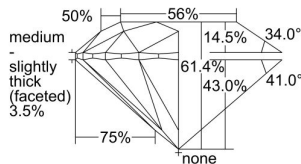

GIA®

FACSIMILE

GIA REPORT 3395443823

Verify this report at GIA.edu

GIA NATURAL DIAMOND DOSSIER®

July 10, 2021
GIA Report Number 3395443823
Shape and Cutting Style ..... Round Brilliant
Measurements ..... 4.63 - 4.66 x 2.85 mm

GRADING RESULTS

Carat Weight ..... 0.37 carat
Color Grade L
Clarity Grade VVS1
Cut Grade ..... Excellent

ADDITIONAL GRADING INFORMATION

Polish ..... Excellent
Symmetry ..... Excellent
Fluorescence ..... Strong Blue
Clarity Characteristics ..... Pinpoint
Inscription(s): GIA 3395443823

PROPORTIONS

Profile to actual proportions

GRADING SCALES

GIA COLOR SCALE	GIA CLARITY SCALE	GIA CUT SCALE
COLOURLESS	FLAWLESS	EXCELLENT
D	INTERNALLY FLAWLESS	
E	VVS₁	VERY GOOD
F		
G	VS₁	GOOD
H		
I	SI₁	FAIR
J		
K	I₁	POOR
L		
M	I₂	
N		
O	I₃	
P		
Q		
R		
S		
T		
U		
V		
W		
X		
Y		
Z