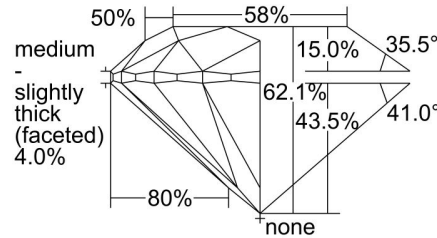

GIA REPORT
3395637580

Verify this report at GIA.edu

FACSIMILE

This is a digital representation of the original GIA Report. This representation might not be accepted in lieu of the original GIA Report in certain circumstances. The original GIA Report includes certain security features which are not reproducible on this facsimile.

GIA NATURAL DIAMOND ORIGIN REPORT

August 27, 2021
GIA Report Number 3395637580
Shape and Cutting Style ..... Round Brilliant
Measurements ..... 7.64 - 7.66 x 4.75 mm

GRADING RESULTS

Carat Weight ..... 1.73 carat
Color Grade ..... J
Clarity Grade VVS2
Cut Grade ..... Excellent

ADDITIONAL GRADING INFORMATION

Polish ..... Excellent
Symmetry ..... Excellent
Fluorescence ..... None
Inscription(s): GIA 3395637580

ORIGIN RESULTS

Country of Origin ◊ ..... South Africa

PROPORTIONS

Profile to actual proportions