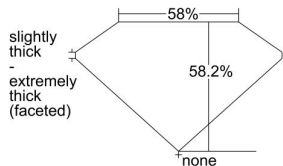

GIA®

FACSIMILE

GIA REPORT 3405183378

Verify this report at GIA.edu

GIA NATURAL DIAMOND DOSSIER®

October 06, 2021
GIA Report Number 3405183378
Shape and Cutting Style ..... Heart Brilliant
Measurements ..... 3.89 x 4.63 x 2.69 mm

GRADING RESULTS

Carat Weight ..... 0.29 carat
Color Grade L
Clarity Grade SI1

ADDITIONAL GRADING INFORMATION

Polish ..... Excellent
Symmetry ..... Very Good
Fluorescence ..... Strong Blue
Clarity Characteristics..... Crystal, Feather, Indented Natural
Inscription(s): GIA 3405183378

PROPORTIONS

Profile not to actual proportions

GRADING SCALES

GIA COLOR SCALE		GIA CLARITY SCALE			
COLORLESS	D	VERY VERY SLIGHTLY INCLUDED	FLAWLESS		
	E		INTERNALLY FLAWLESS		
	F	VERY SLIGHTLY INCLUDED	VVS₁		
	G		VVS₂		
	H		VS₁		
	NEAR COLORLESS	I	SLIGHTLY INCLUDED	VS₂	
		J		SI₁	
		FAINT	K	INCLUDED	SI₂
			L		I₁
			M		I₂
VERT LIGHT	N	LIGHT	I₃		
	O				
	P				
	Q				
	R