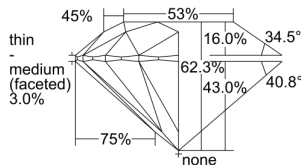

GIA®

FACSIMILE

GIA REPORT 3405289383

Verify this report at GIA.edu

GIA NATURAL DIAMOND DOSSIER®

September 07, 2021
GIA Report Number **3405289383**
Shape and Cutting Style ..... **Round Brilliant**
Measurements ..... **4.32 - 4.36 x 2.71 mm**

GRADING RESULTS

Carat Weight ..... **0.31 carat**
Color Grade ..... **J**
Clarity Grade **VS1**
Cut Grade ..... **Excellent**

ADDITIONAL GRADING INFORMATION

Polish ..... **Excellent**
Symmetry ..... **Excellent**
Fluorescence ..... **Faint**
Clarity Characteristics ..... **Crystal, Needle, Cloud**
Inscription(s): **GIA 3405289383**

PROPORTIONS

Profile to actual proportions

GRADING SCALES

GIA COLOR SCALE	GIA CLARITY SCALE	GIA CUT SCALE	
D	FLAWLESS	EXCELLENT	
E	INTERNALLY FLAWLESS		
F		VVS₁	VERY GOOD
G	VVS₂		
H	VS₁	GOOD	
I	VS₂		
J	SI₁	FAIR	
K	SI₂		
L	I₁	POOR	
M	I₂		
N	I₃		
O			
P			
Q			
R			
S			
T			
U			
V			
W			
X			
Y			
Z