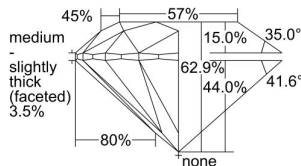

GIA®

FACSIMILE

GIA REPORT 3405428739

Verify this report at GIA.edu

GIA NATURAL DIAMOND DOSSIER®

September 22, 2021
GIA Report Number **3405428739**
Shape and Cutting Style ..... **Round Brilliant**
Measurements ..... **5.17 - 5.20 x 3.26 mm**

GRADING RESULTS

Carat Weight ..... **0.53 carat**
Color Grade ..... **I**
Clarity Grade ..... **Internally Flawless**
Cut Grade ..... **Excellent**

ADDITIONAL GRADING INFORMATION

Polish ..... **Excellent**
Symmetry ..... **Excellent**
Fluorescence ..... **None**
Clarity Characteristics ..... **Minor Details of Polish**
Inscription(s): **GIA 3405428739**

PROPORTIONS

Profile to actual proportions

GRADING SCALES

GIA COLOR SCALE

COLORESS	D
	E
	F
	G
	H
	I
	J
NEAR COLORESS	K
	L
Faint	M
	N
	O
	P
Very Light	R
	S
	T
	U
	V
	W
	X
	Y
Light	Z

GIA CLARITY SCALE

VERY VERY SLIGHTLY INCLUDED	FLAWLESS
	INTERNALLY FLAWLESS
VERY SLIGHTLY INCLUDED	VVS₁
	VVS₂
SLIGHTLY INCLUDED	VS₁
	VS₂
INCLUDED	SI₁
	SI₂
	I₁
	I₂
	I₃

GIA CUT SCALE

EXCELLENT
VERY GOOD
GOOD
FAIR
POOR