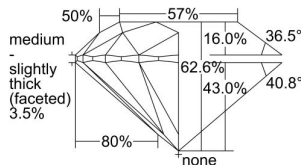

GIA®

FACSIMILE

GIA REPORT 3405492909

Verify this report at GIA.edu

GIA NATURAL DIAMOND DOSSIER®

September 22, 2021
GIA Report Number **3405492909**
Shape and Cutting Style ..... **Round Brilliant**
Measurements ..... **3.97 - 3.98 x 2.49 mm**

GRADING RESULTS

Carat Weight ..... **0.24 carat**
Color Grade ..... **D**
Clarity Grade **VS2**
Cut Grade ..... **Excellent**

ADDITIONAL GRADING INFORMATION

Polish ..... **Excellent**
Symmetry ..... **Excellent**
Fluorescence ..... **None**
Clarity Characteristics ..... **Crystal**
Inscription(s): **GIA 3405492909**

PROPORTIONS

Profile to actual proportions

GRADING SCALES

GIA COLOR SCALE	GIA CLARITY SCALE	GIA CUT SCALE
D	FLAWLESS	EXCELLENT
E	INTERNALLY FLAWLESS	
F	VVS₁	VERY GOOD
G		
H	VS₁	GOOD
I		
J	VS₂	FAIR
K		
L	SI₁	POOR
M		
N	I₁	
O		
P	I₂	
Q		
R	I₃	
S		
T		
U		
V		
W		
X		
Y		
Z