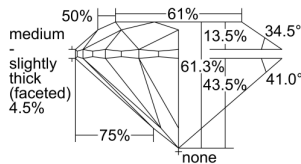

GIA®

FACSIMILE

GIA REPORT 3405547161

Verify this report at GIA.edu

GIA NATURAL DIAMOND DOSSIER®

October 09, 2021
GIA Report Number 3405547161
Shape and Cutting Style ..... Round Brilliant
Measurements ..... 4.35 - 4.36 x 2.67 mm

GRADING RESULTS

Carat Weight ..... 0.31 carat
Color Grade ..... E
Clarity Grade VS2
Cut Grade ..... Excellent

ADDITIONAL GRADING INFORMATION

Polish ..... Excellent
Symmetry ..... Excellent
Fluorescence ..... None
Clarity Characteristics ..... Cloud, Crystal
Inscription(s): GIA 3405547161

PROPORTIONS

Profile to actual proportions

GRADING SCALES

GIA COLOR SCALE	GIA CLARITY SCALE	GIA CUT SCALE
D	FLAWLESS	EXCELLENT
E	INTERNALLY FLAWLESS	
F	VVS₁	VERY GOOD
G		
H	VS₁	GOOD
I		
J	VS₂	FAIR
K		
L	SI₁	POOR
M		
N	I₁	
O		
P	I₂	
Q		
R	I₃	
S		
T		
U		
V		
W		
X		
Y		
Z