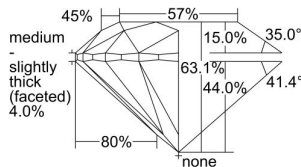

GIA®

FACSIMILE

GIA REPORT 3405702859

Verify this report at GIA.edu

GIA NATURAL DIAMOND DOSSIER®

October 05, 2021
GIA Report Number 3405702859
Shape and Cutting Style ..... Round Brilliant
Measurements ..... 3.90 - 3.93 x 2.47 mm

GRADING RESULTS

Carat Weight ..... 0.23 carat
Color Grade ..... D
Clarity Grade VS1
Cut Grade ..... Excellent

ADDITIONAL GRADING INFORMATION

Polish ..... Excellent
Symmetry ..... Excellent
Fluorescence ..... None
Clarity Characteristics ..... Crystal, Cloud, Needle
Inscription(s): GIA 3405702859

PROPORTIONS

Profile to actual proportions

GRADING SCALES

GIA COLOR SCALE

COLORLESS	D
	E
	F
	G
	H
	I
	J
NEAR COLORLESS	K
	L
Faint	M
	N
	O
	P
	R
	S
	T
	U
	V
	W
	X
	Y
Light	Z

GIA CLARITY SCALE

FLAWLESS	VERY VERY SLIGHTLY INCLUDED	VVS₁	
			VVS₂
INTERNALLY FLAWLESS	VERY SLIGHTLY INCLUDED	VS₁	
		VS₂	
SLIGHTLY INCLUDED	SLIGHTLY INCLUDED	SI₁	
		SI₂	
INCLUDED	INCLUDED	I₁	
		I₂	
		I₃	

GIA CUT SCALE

EXCELLENT	VERY GOOD	GOOD	FAIR	POOR