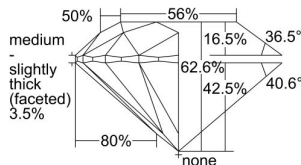

GIA®

FACSIMILE

GIA REPORT 3405726421

Verify this report at GIA.edu

GIA NATURAL DIAMOND DOSSIER®

November 24, 2021
GIA Report Number **3405726421**
Shape and Cutting Style ..... **Round Brilliant**
Measurements ..... **5.49 - 5.52 x 3.45 mm**

GRADING RESULTS

Carat Weight ..... **0.64 carat**
Color Grade ..... **G**
Clarity Grade **S11**
Cut Grade ..... **Excellent**

ADDITIONAL GRADING INFORMATION

Polish ..... **Excellent**
Symmetry ..... **Excellent**
Fluorescence ..... **None**
Clarity Characteristics ..... **Cloud**
Inscription(s): **GIA 3405726421**

PROPORTIONS

Profile to actual proportions