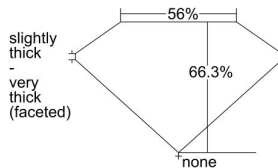

GIA®

FACSIMILE

GIA REPORT 3405891131

Verify this report at GIA.edu

GIA NATURAL DIAMOND DOSSIER®

November 23, 2021
GIA Report Number **3405891131**
Shape and Cutting Style ..... **Pear Brilliant**
Measurements ..... **6.97 x 4.23 x 2.81 mm**

GRADING RESULTS

Carat Weight ..... **0.50 carat**
Color Grade ..... **F**
Clarity Grade **VVS2**

ADDITIONAL GRADING INFORMATION

Polish ..... **Excellent**
Symmetry ..... **Good**
Fluorescence ..... **Medium Blue**
Clarity Characteristics ..... **Pinpoint, Indented Natural**
Inscription(s): **GIA 3405891131**

PROPORTIONS

Profile not to actual proportions

GRADING SCALES

GIA COLOR SCALE		GIA CLARITY SCALE		
COLORLESS	D	VERY VERY SLIGHTLY INCLUDED	FLAWLESS	
	E		INTERNALLY FLAWLESS	
	F		VVS₁	
	G		VVS₂	
	NEAR COLORLESS	H	VERY SLIGHTLY INCLUDED	VS₁
		I		VS₂
		J	SLIGHTLY INCLUDED	S₁
		K		S₂
	L	I₁		
	FAINT	M	INCLUDED	I₂
N		I₃		
O		LIGHT		
P				
Q				
R