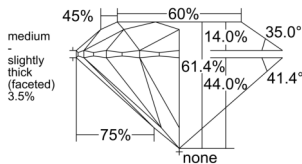

GIA®

FACSIMILE

GIA REPORT 3405911588

Verify this report at gia.edu

GIA NATURAL DIAMOND DOSSIER®

October 22, 2021
GIA Report Number 3405911588
Shape and Cutting Style ..... Round Brilliant
Measurements ..... 4.29 - 4.32 x 2.64 mm

GRADING RESULTS

Carat Weight ..... 0.30 carat
Color Grade ..... E
Clarity Grade VVS2
Cut Grade ..... Excellent

ADDITIONAL GRADING INFORMATION

Polish ..... Excellent
Symmetry ..... Excellent
Fluorescence ..... Strong Blue
Clarity Characteristics ..... Cloud, Pinpoint
Inscription(s): GIA 3405911588

PROPORTIONS

Profile to actual proportions

GRADING SCALES

GIA COLOR SCALE	GIA CLARITY SCALE	GIA CUT SCALE	
D	FLAWLESS	EXCELLENT	
E	INTERNALLY FLAWLESS		
F		VVS₁	VERY GOOD
G	VVS₂		
H	VS₁	GOOD	
I	VS₂		
J	SI₁	FAIR	
K	SI₂		
L	I₁	POOR	
M			
N			
O	I₂		
P			
Q			
R	I₃		
S			
T			
U			
V			
W			
X			
Y			
Z