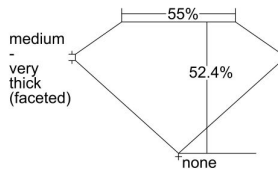

GIA®

FACSIMILE

GIA REPORT 3405950876

Verify this report at GIA.edu

GIA NATURAL DIAMOND DOSSIER®

November 24, 2021
GIA Report Number **3405950876**
Shape and Cutting Style ..... **Heart Brilliant**
Measurements ..... **4.31 x 4.67 x 2.45 mm**

GRADING RESULTS

Carat Weight ..... **0.30 carat**
Color Grade ..... **G**
Clarity Grade **VS1**

ADDITIONAL GRADING INFORMATION

Polish ..... **Very Good**
Symmetry ..... **Good**
Fluorescence ..... **None**
Clarity Characteristics ..... **Indented Natural, Pinpoint**
Inscription(s): **GIA 3405950876**

PROPORTIONS

Profile not to actual proportions

GRADING SCALES

GIA COLOR SCALE		GIA CLARITY SCALE			
COLORLESS	D	VERY VERY SLIGHTLY INCLUDED	FLAWLESS		
	E		INTERNALLY FLAWLESS		
	F	VERY SLIGHTLY INCLUDED	VS₁		
	G		VS₂		
	H		VS₁		
	NEAR COLORLESS	I	SLIGHTLY INCLUDED	SI₁	
		J		SI₂	
		FAINT	K	INCLUDED	I₁
			L		I₂
			M		I₃
VERT LIGHT	N		LIGHT		
	O				
	P				
	Q				
	R