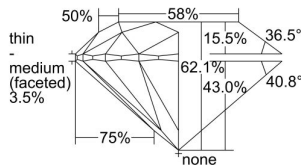

GIA®

FACSIMILE

GIA REPORT 3405957603

Verify this report at GIA.edu

GIA NATURAL DIAMOND DOSSIER®

November 23, 2021
GIA Report Number 3405957603
Shape and Cutting Style ..... Round Brilliant
Measurements ..... 4.69 - 4.72 x 2.92 mm

GRADING RESULTS

Carat Weight ..... 0.40 carat
Color Grade ..... F
Clarity Grade S11
Cut Grade ..... Excellent

ADDITIONAL GRADING INFORMATION

Polish ..... Excellent
Symmetry ..... Excellent
Fluorescence ..... None
Clarity Characteristics ..... Cavity, Feather
Inscription(s): GIA 3405957603

PROPORTIONS

Profile to actual proportions

GRADING SCALES

GIA COLOR SCALE	GIA CLARITY SCALE	GIA CUT SCALE	
D	FLAWLESS	EXCELLENT	
E	INTERNALLY FLAWLESS		
F		VVS₁	VERY GOOD
G	VVS₂		
H	VS₁	GOOD	
I	VS₂		
J	S1₁	FAIR	
K	S1₂		
L	I₁	POOR	
M	I₂		
N	I₃		
O			
P			
Q			
R			
S			
T			
U			
V			
W			
X			
Y			
Z