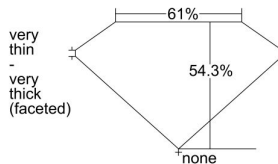

GIA®

FACSIMILE

GIA REPORT 3415057909

Verify this report at GIA.edu

GIA NATURAL DIAMOND DOSSIER®

December 01, 2021
GIA Report Number 3415057909
Shape and Cutting Style ..... Heart Modified Brilliant
Measurements ..... 5.27 x 5.94 x 3.23 mm

GRADING RESULTS

Carat Weight ..... 0.62 carat
Color Grade I
Clarity Grade SI1

ADDITIONAL GRADING INFORMATION

Polish ..... Excellent
Symmetry ..... Good
Fluorescence ..... Medium Blue
Clarity Characteristics ..... Cloud, Crystal
Inscription(s): GIA 3415057909

PROPORTIONS

Profile not to actual proportions

GRADING SCALES

GIA COLOR SCALE		GIA CLARITY SCALE	
COLORLESS	D	VERY VERY SLIGHTLY INCLUDED	FLAWLESS
	E		INTERNALLY FLAWLESS
	F		VVS₁
	G		VVS₂
	H		VS₁
	I		VS₂
	J		SI₁
	K		SI₂
	L		I₁
	M		I₂
NEAR COLORLESS	N	SLIGHTLY INCLUDED	I₃
	O		
	P		
	Q		
FAINT	R	INCLUDED	
	S		
	T		
	U		
VERY LIGHT	V	LIGHT	
	W		
	X		
	Y		
	Z