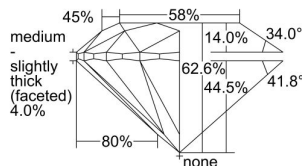

GIA®

FACSIMILE

GIA REPORT 3415118605

Verify this report at GIA.edu

GIA NATURAL DIAMOND DOSSIER®

December 06, 2021
GIA Report Number 3415118605
Shape and Cutting Style ..... Round Brilliant
Measurements ..... 5.22 - 5.24 x 3.28 mm

GRADING RESULTS

Carat Weight ..... 0.55 carat
Color Grade ..... F
Clarity Grade S11
Cut Grade ..... Excellent

ADDITIONAL GRADING INFORMATION

Polish ..... Excellent
Symmetry ..... Excellent
Fluorescence ..... None
Clarity Characteristics ..... Crystal, Cloud, Feather
Inspection(s): GIA 3415118605

PROPORTIONS

Profile to actual proportions

GRADING SCALES

GIA COLOR SCALE

COLORED	D
	E
	F
	G
	H
	I
	J
NEAR COLORLESS	K
	L
	M
	N
	O
	P
	Q
	R
	S
	T
	U
	V
	W
	X
	Y
	Z

GIA CLARITY SCALE

VERY VERY SLIGHTLY INCLUDED	FLAWLESS
	INTERNALLY FLAWLESS
VERY SLIGHTLY INCLUDED	VVS₁
	VVS₂
SLIGHTLY INCLUDED	VS₁
	VS₂
INCLUDED	SI₁
	SI₂
	I₁
	I₂
	I₃

GIA CUT SCALE

EXCELLENT
VERY GOOD
GOOD
FAIR
POOR