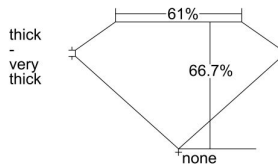

GIA®

FACSIMILE

GIA REPORT 3415307645

Verify this report at GIA.edu

GIA NATURAL DIAMOND DOSSIER®

November 18, 2021
GIA Report Number 3415307645
Shape and Cutting Style ..... Emerald Cut
Measurements ..... 5.63 x 4.03 x 2.69 mm

GRADING RESULTS

Carat Weight ..... 0.60 carat
Color Grade I
Clarity Grade VS1

ADDITIONAL GRADING INFORMATION

Polish ..... Excellent
Symmetry ..... Very Good
Fluorescence ..... Strong Blue
Clarity Characteristics ..... Crystal
Inscription(s): GIA 3415307645

PROPORTIONS

Profile not to actual proportions

GRADING SCALES

GIA COLOR SCALE		GIA CLARITY SCALE			
COLORLESS	D	VERY VERY SLIGHTLY INCLUDED	FLAWLESS		
	E		INTERNALLY FLAWLESS		
	F	VERY SLIGHTLY INCLUDED	VVS₁		
	G		VVS₂		
	H		VS₁		
	NEAR COLORLESS	I	SLIGHTLY INCLUDED	VS₂	
		J		SI₁	
		FAINT	K	INCLUDED	SI₂
			L		I₁
			M		I₂
VERTICALLY LIGHT	N	LIGHT	I₃		
	O				
	P				
	Q				
	R