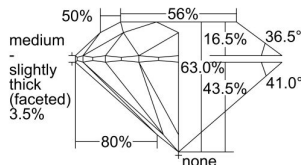

GIA®

FACSIMILE

GIA REPORT 3415329766

Verify this report at GIA.edu

GIA NATURAL DIAMOND DOSSIER®

November 18, 2021
GIA Report Number 3415329766
Shape and Cutting Style ..... Round Brilliant
Measurements ..... 3.57 - 3.60 x 2.26 mm

GRADING RESULTS

Carat Weight ..... 0.18 carat
Color Grade ..... D
Clarity Grade VVS2
Cut Grade ..... Excellent

ADDITIONAL GRADING INFORMATION

Polish ..... Excellent
Symmetry ..... Excellent
Fluorescence ..... None
Clarity Characteristics..... Indented Natural, Pinpoint
Inspection(s): GIA 3415329766

PROPORTIONS

Profile to actual proportions

GRADING SCALES

GIA COLOR SCALE

COLORLESS	D
	E
	F
	G
	H
	I
	J
NEAR COLORLESS	K
	L
Faint	M
	N
	O
	P
	Q
	R
	S
	T
	U
	V
	W
	X
	Y
Light	Z

GIA CLARITY SCALE

FLAWLESS	VERY VERY SLIGHTLY INCLUDED	VVS₁	
			VVS₂
INTERNALLY FLAWLESS	VERY SLIGHTLY INCLUDED	VS₁	
		VS₂	
SLIGHTLY INCLUDED	SLIGHTLY INCLUDED	SI₁	
		SI₂	
INCLUDED	INCLUDED	I₁	
		I₂	
		I₃	

GIA CUT SCALE

EXCELLENT	VERY GOOD	GOOD	FAIR	POOR