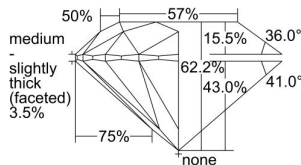

GIA®

FACSIMILE

GIA REPORT 3415358577

Verify this report at GIA.edu

GIA NATURAL DIAMOND DOSSIER®

November 27, 2021
GIA Report Number **3415358577**
Shape and Cutting Style ..... **Round Brilliant**
Measurements ..... **3.71 - 3.74 x 2.32 mm**

GRADING RESULTS

Carat Weight ..... **0.19 carat**
Color Grade ..... **G**
Clarity Grade **VVS1**
Cut Grade ..... **Excellent**

ADDITIONAL GRADING INFORMATION

Polish ..... **Excellent**
Symmetry ..... **Excellent**
Fluorescence ..... **None**
Clarity Characteristics ..... **Pinpoint, Surface Graining**
Inscription(s): **GIA 3415358577**

PROPORTIONS

Profile to actual proportions

GRADING SCALES

GIA COLOR SCALE	GIA CLARITY SCALE	GIA CUT SCALE	
D	FLAWLESS	EXCELLENT	
E	INTERNALLY FLAWLESS		
F		VVS₁	VERY GOOD
G	VVS₂		
H	VS₁	GOOD	
I	VS₂		
J	SI₁	FAIR	
K	SI₂		
L	I₁	POOR	
M	I₂		
N	I₃		
O			
P			
Q			
R			
S			
T			
U			
V			
W			
X			
Y			
Z