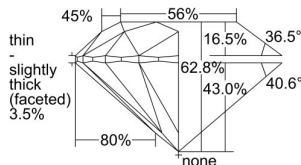

GIA®

FACSIMILE

GIA REPORT 3415376416

Verify this report at GIA.edu

GIA NATURAL DIAMOND DOSSIER®

November 25, 2021
GIA Report Number **3415376416**
Shape and Cutting Style ..... **Round Brilliant**
Measurements ..... **5.90 - 5.92 x 3.71 mm**

GRADING RESULTS

Carat Weight ..... **0.80 carat**
Color Grade ..... **I**
Clarity Grade **S11**
Cut Grade ..... **Excellent**

ADDITIONAL GRADING INFORMATION

Polish ..... **Excellent**
Symmetry ..... **Excellent**
Fluorescence ..... **Faint**
Clarity Characteristics ..... **Crystal**
Inscription(s): **GIA 3415376416**

PROPORTIONS

Profile to actual proportions