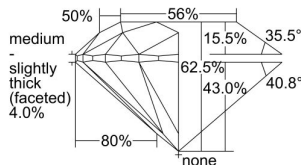

GIA®

FACSIMILE

GIA REPORT 3415784612

Verify this report at GIA.edu

GIA NATURAL DIAMOND DOSSIER®

December 28, 2021
GIA Report Number **3415784612**
Shape and Cutting Style ..... **Round Brilliant**
Measurements ..... **4.76 - 4.78 x 2.98 mm**

GRADING RESULTS

Carat Weight ..... **0.42 carat**
Color Grade ..... **G**
Clarity Grade **VVS2**
Cut Grade ..... **Excellent**

ADDITIONAL GRADING INFORMATION

Polish ..... **Excellent**
Symmetry ..... **Excellent**
Fluorescence ..... **Faint**
Clarity Characteristics..... **Pinpoint, Cloud**
Inscription(s): **GIA 3415784612**

PROPORTIONS

Profile to actual proportions

GRADING SCALES

GIA COLOR SCALE

COLOREDNESS	D
	E
	F
	G
	H
	I
	J
NEAR COLORLESS	K
	L
	M
	N
	O
	P
	R
	S
	T
	U
	V
	W
	X
	Y
	Z

GIA CLARITY SCALE

VERY VERY SLIGHTLY INCLUDED	FLAWLESS
	INTERNALLY FLAWLESS
VERY SLIGHTLY INCLUDED	VVS₁
	VVS₂
SLIGHTLY INCLUDED	VS₁
	VS₂
INCLUDED	SI₁
	SI₂
	I₁
	I₂
	I₃

GIA CUT SCALE

EXCELLENT
VERY GOOD
GOOD
FAIR
POOR