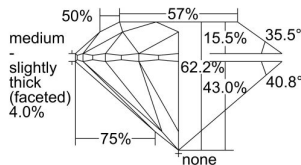

GIA®

FACSIMILE

GIA REPORT 3415785370

Verify this report at GIA.edu

GIA NATURAL DIAMOND DOSSIER®

December 29, 2021
GIA Report Number **3415785370**
Shape and Cutting Style ..... **Round Brilliant**
Measurements ..... **4.70 - 4.73 x 2.93 mm**

GRADING RESULTS

Carat Weight ..... **0.40 carat**
Color Grade ..... **I**
Clarity Grade **VVS1**
Cut Grade ..... **Excellent**

ADDITIONAL GRADING INFORMATION

Polish ..... **Excellent**
Symmetry ..... **Excellent**
Fluorescence ..... **Strong Blue**
Clarity Characteristics ..... **Pinpoint**
Inscription(s): **GIA 3415785370**

PROPORTIONS

Profile to actual proportions

GRADING SCALES

GIA COLOR SCALE

COLORESS	D
	E
	F
	G
	H
	I
	J
NEAR COLORESS	K
	L
Faint	M
	N
	O
	P
Very Light	R
	S
	T
	U
	V
	W
	X
	Y
Light	Z

GIA CLARITY SCALE

FLAWLESS	VERY VERY SLIGHTLY INCLUDED	VVS₁	
			VVS₂
INTERNALLY FLAWLESS	VERY SLIGHTLY INCLUDED	VS₁	
		VS₂	
SLIGHTLY INCLUDED	SLIGHTLY INCLUDED	SI₁	
		SI₂	
INCLUDED	INCLUDED	I₁	
		I₂	
		I₃	

GIA CUT SCALE

EXCELLENT	VERY GOOD	GOOD	FAIR	POOR