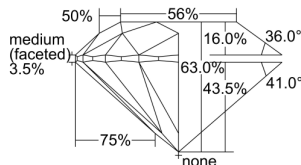

GIA®

FACSIMILE

GIA REPORT 3415891431

Verify this report at GIA.edu

GIA NATURAL DIAMOND DOSSIER®

January 05, 2022
GIA Report Number **3415891431**
Shape and Cutting Style ..... **Round Brilliant**
Measurements ..... **6.03 - 6.05 x 3.80 mm**

GRADING RESULTS

Carat Weight ..... **0.85 carat**
Color Grade ..... **G**
Clarity Grade **S12**
Cut Grade ..... **Excellent**

ADDITIONAL GRADING INFORMATION

Polish ..... **Excellent**
Symmetry ..... **Excellent**
Fluorescence ..... **None**
Clarity Characteristics ..... **Crystal, Cloud**
Inscription(s): **GIA 3415891431**

PROPORTIONS

Profile to actual proportions

GRADING SCALES

GIA COLOR SCALE	GIA CLARITY SCALE	GIA CUT SCALE	
D	FLAWLESS	EXCELLENT	
E	INTERNALLY FLAWLESS		
F		VVS₁	VERY GOOD
G	VVS₂		
H	VS₁	GOOD	
I	VS₂		
J	S1₁	FAIR	
K	S1₂		
L	I₁	POOR	
M	I₂		
N	I₃		
O			
P			
Q			
R			
S			
T			
U			
V			
W			
X			
Y			
Z