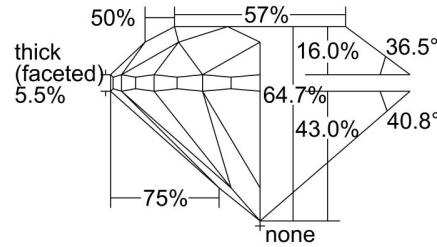

GIA NATURAL DIAMOND GRADING REPORT

 January 12, 2022
 GIA Report Number 3415911681
 Shape and Cutting Style Round Brilliant
 Measurements 6.22 - 6.27 x 4.04 mm

GRADING RESULTS

 Carat Weight 1.01 carat
 Color Grade I
 Clarity Grade VS1
 Cut Grade Very Good

ADDITIONAL GRADING INFORMATION

 Polish Excellent
 Symmetry Very Good
 Fluorescence None
 Inscription(s): GIA 3415911681

Comments: Additional clouds are not shown. Pinpoints are not shown.

PROPORTIONS

Profile to actual proportions

CLARITY CHARACTERISTICS

KEY TO SYMBOLS*

-  Feather
-  Natural
-  Indented Natural
-  Cloud
-  Needle

* Red symbols denote internal characteristics (inclusions). Green or black symbols denote external characteristics (blemishes). Diagram is an approximate representation of the diamond, and symbols shown indicate type, position, and approximate size of clarity characteristics. All clarity characteristics may not be shown. Details of finish are not shown.