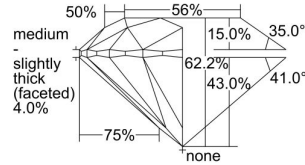

GIA®

FACSIMILE

GIA REPORT 3415942298

Verify this report at GIA.edu

GIA NATURAL DIAMOND DOSSIER®

January 14, 2022
GIA Report Number **3415942298**
Shape and Cutting Style ..... **Round Brilliant**
Measurements ..... **5.93 - 5.95 x 3.70 mm**

GRADING RESULTS

Carat Weight ..... **0.80 carat**
Color Grade ..... **I**
Clarity Grade **SI2**
Cut Grade ..... **Excellent**

ADDITIONAL GRADING INFORMATION

Polish ..... **Excellent**
Symmetry ..... **Very Good**
Fluorescence ..... **Faint**
Clarity Characteristics ..... **Cloud**
Inscription(s): **GIA 3415942298**

PROPORTIONS

Profile to actual proportions

GRADING SCALES

GIA COLOR SCALE

COLORED	D
	E
	F
	G
	H
	I
	J
NEAR COLORLESS	K
	L
	M
	N
	O
	P
	Q
	R
	S
	T
	U
	V
	W
	X
	Y
	Z

GIA CLARITY SCALE

FLAWLESS	INTERNAL FLAWLESS	
		FLAWLESS
VERY VERY SLIGHTLY INCLUDED	VVS₁	
	VVS₂	
VERY SLIGHTLY INCLUDED	VS₁	
	VS₂	
SLIGHTLY INCLUDED	SI₁	
	SI₂	
INCLUDED	I₁	
	I₂	
	I₃	

GIA CUT SCALE

EXCELLENT
VERY GOOD
GOOD
FAIR
POOR