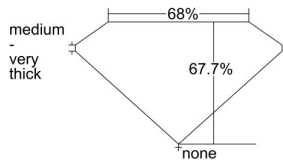

GIA®

FACSIMILE

GIA REPORT 3415964005

Verify this report at GIA.edu

GIA NATURAL DIAMOND DOSSIER®

January 11, 2022
GIA Report Number 3415964005
Shape and Cutting Style ..... Cut-Cornered Rectangular Modified Brilliant
Measurements ..... 5.80 x 4.54 x 3.07 mm

GRADING RESULTS

Carat Weight ..... 0.70 carat
Color Grade ..... F
Clarity Grade S11

ADDITIONAL GRADING INFORMATION

Polish ..... Excellent
Symmetry ..... Very Good
Fluorescence ..... None
Clarity Characteristics ..... Cloud, Feather, Crystal
Inscription(s): GIA 3415964005

PROPORTIONS

Profile not to actual proportions

GRADING SCALES

GIA COLOR SCALE		GIA CLARITY SCALE			
COLORLESS	D	VERY VERY SLIGHTLY INCLUDED	FLAWLESS		
	E		INTERNALLY FLAWLESS		
	F	VERY SLIGHTLY INCLUDED	VVS₁		
	G		VVS₂		
	H		VS₁		
	NEAR COLORLESS	I	SLIGHTLY INCLUDED	VS₂	
		J		S1₁	
		FAINT	K	INCLUDED	S1₂
			L		I₁
			M		I₂
VERT LIGHT	N	LIGHT	I₃		
	O				
	P				
	Q				
	R