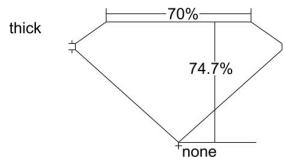

GIA®

FACSIMILE

GIA REPORT 3425095141

Verify this report at GIA.edu

GIA NATURAL DIAMOND DOSSIER®

January 25, 2022
GIA Report Number 3425095141
Shape and Cutting Style ..... Square Modified Brilliant
Measurements ..... 4.79 x 4.74 x 3.54 mm

GRADING RESULTS

Carat Weight ..... 0.70 carat
Color Grade ..... F
Clarity Grade VVS2

ADDITIONAL GRADING INFORMATION

Polish ..... Excellent
Symmetry ..... Excellent
Fluorescence ..... None
Clarity Characteristics ..... Needle, Pinpoint
Inscription(s): GIA 3425095141

PROPORTIONS

Profile not to actual proportions

GRADING SCALES

GIA COLOR SCALE		GIA CLARITY SCALE				
COLORLESS	D	VERY VERY SLIGHTLY INCLUDED	FLAWLESS			
	E		INTERNALLY FLAWLESS			
	F		VVS₁			
	NEAR COLORLESS	G	VERY SLIGHTLY INCLUDED	VVS₂		
		H		VS₁		
		FAINT	I	SLIGHTLY INCLUDED	VS₂	
			J		SI₁	
			LIGHT	K	INCLUDED	SI₂
	L	I₁				
	M	I₂				
N	NOT GRADED	I₃				
O						
P						
Q						
R						
S						
T						
U						
V						
W						
X						
Y						
Z