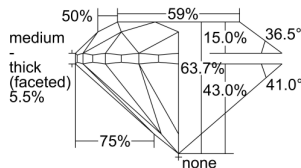

GIA®

FACSIMILE

GIA REPORT 3425157786

Verify this report at GIA.edu

GIA NATURAL DIAMOND DOSSIER®

January 29, 2022
GIA Report Number **3425157786**
Shape and Cutting Style ..... **Round Brilliant**
Measurements ..... **5.55 - 5.62 x 3.56 mm**

GRADING RESULTS

Carat Weight ..... **0.71 carat**
Color Grade ..... **E**
Clarity Grade **S12**
Cut Grade ..... **Very Good**

ADDITIONAL GRADING INFORMATION

Polish ..... **Excellent**
Symmetry ..... **Very Good**
Fluorescence ..... **Faint**
Clarity Characteristics ..... **Crystal**
Inscription(s): **GIA 3425157786**

PROPORTIONS

Profile to actual proportions

GRADING SCALES

GIA COLOR SCALE	GIA CLARITY SCALE	GIA CUT SCALE	
D	FLAWLESS	EXCELLENT	
E	INTERNALLY FLAWLESS		
F		VVS₁	VERY GOOD
G	VVS₂		
H	VS₁	GOOD	
I	VS₂		
J	S1₁	FAIR	
K	S1₂		
L	I₁	POOR	
M	I₂		
N	I₃		
O			
P			
Q			
R			
S			
T			
U			
V			
W			
X			
Y			
Z