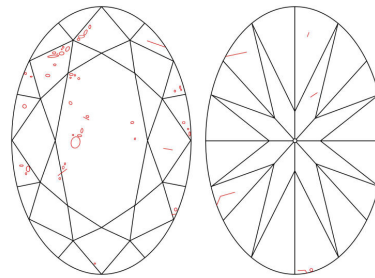

GIA NATURAL DIAMOND GRADING REPORT

January 31, 2022  
 GIA Report Number ..... 3425172977  
 Shape and Cutting Style ..... Oval Brilliant  
 Measurements ..... 11.34 x 8.06 x 5.18 mm

GRADING RESULTS

Carat Weight ..... 3.01 carat  
 Color Grade ..... J  
 Clarity Grade ..... SI2

ADDITIONAL GRADING INFORMATION

Polish ..... Excellent  
 Symmetry ..... Very Good  
 Fluorescence ..... Medium Blue  
 Inscription(s): GIA 3425172977  
**Comments:** Pinpoints are not shown.

PROPORTIONS

Profile not to actual proportions

CLARITY CHARACTERISTICS

KEY TO SYMBOLS\*

- Crystal
- ~ Feather
- ∨ Needle

\* Red symbols denote internal characteristics (inclusions). Green or black symbols denote external characteristics (blemishes). Diagram is an approximate representation of the diamond, and symbols shown indicate type, position, and approximate size of clarity characteristics. All clarity characteristics may not be shown. Details of finish are not shown.