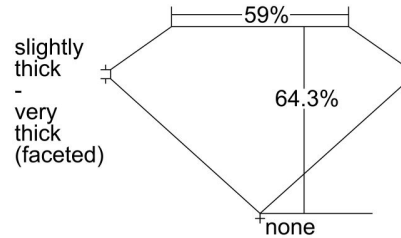

GIA NATURAL DIAMOND GRADING REPORT

January 31, 2022  
 GIA Report Number ..... 3425172977  
 Shape and Cutting Style ..... Oval Brilliant  
 Measurements ..... 11.34 x 8.06 x 5.18 mm

GRADING RESULTS

Carat Weight ..... 3.01 carat  
 Color Grade ..... J  
 Clarity Grade ..... SI2

ADDITIONAL GRADING INFORMATION

Polish ..... Excellent  
 Symmetry ..... Very Good  
 Fluorescence ..... Medium Blue  
 Inscription(s): GIA 3425172977  
**Comments:** Pinpoints are not shown.

PROPORTIONS

Profile not to actual proportions

CLARITY CHARACTERISTICS

KEY TO SYMBOLS\*

- Crystal
- ~ Feather
- ∨ Needle

\* Red symbols denote internal characteristics (inclusions). Green or black symbols denote external characteristics (blemishes). Diagram is an approximate representation of the diamond, and symbols shown indicate type, position, and approximate size of clarity characteristics. All clarity characteristics may not be shown. Details of finish are not shown.